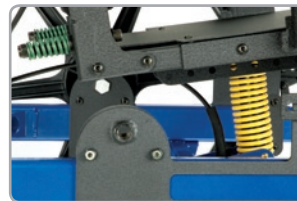

Shock absorbers are for maximum comfort and protection.