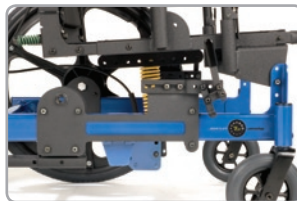

Adjustable seat height, seat depth, back angle and rear wheel