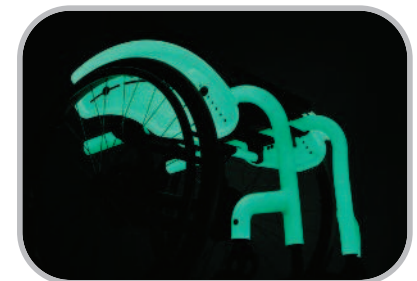

The **Zippie ZONE** is an ultra lightweight, option-rich, pediatric rigid chair that features flip-up footrests, sideguards with built-in hublock access and an abducted frame with inset backrest. The ZONE ergonomically fits some of the smallest children while still allowing the greatest wheel access for independent mobility.

Light and Efficient

Ultra lightweight:

- 10" X 10" configuration weighs as little as 14 lbs.

Compact Efficiency:

- 7000 series aluminum and Shapeloc Technology create strength while ensuring lowest possible weight

Growth and Adjustments

Growth Capability:

- 3" of built-in frame depth adjustment
- 2" seat sling depth adjustment
- Frame width growth is as simple as 4 tubes (seat, back, camber and footrest)

Simple Adjustability:

- Backrest and axle system adjust together and maintain center-of-gravity to backrest position
- Center-of-gravity adjusts independently in 1/4" increments up to +2.25"

Easy and Cool

User Accessibility:

- Flared seat and inset backrest to accommodate small kids and provide better access to the wheels for propulsion
- Wheellock in sideguard is easier to reach for rider, and one lever actuates both wheels
- Hublock on seat rail- release button positioned out of the way when pushing
- Flip-up angle adjustable footrest for easy transfers in and out of the chair

Cool Factor:

- 19 frame color options including Glow and Root Beer
- 7 anodized color package options
- Zippie spoke guard design

JAY's Innovative Pediatric Cushion!

The JAY® Zip™ was truly designed for skin protection and positioning through the use of anthropometrics of hip breadth, weight and ischial tuberosity spacing.

The Zip features a contoured foam base that's comfortable, effective and convenient.

Order with your Zone today!